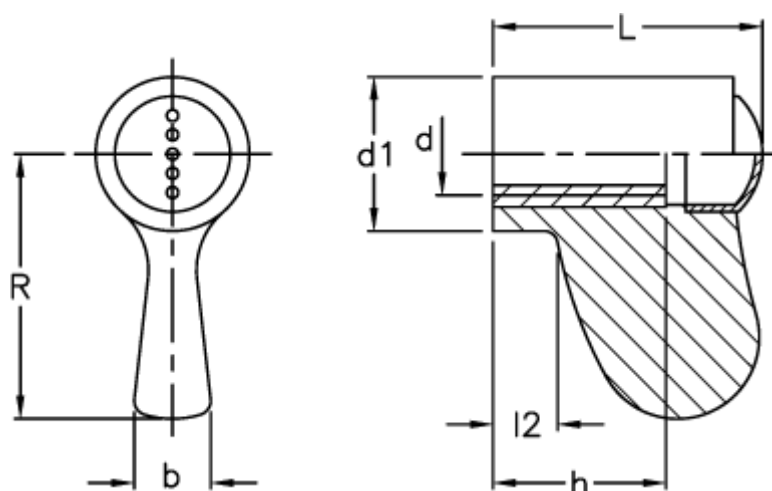

Data Sheet

Article number: 23052252364

Description: E+G Single wing nut
ESN.55-B M6-C4, yellow centre cap

Measures

b	= 8
d1	= 16
d 6H	= M6
h	= 18
L	= 28
l2	= 6.5
R	= 27.5